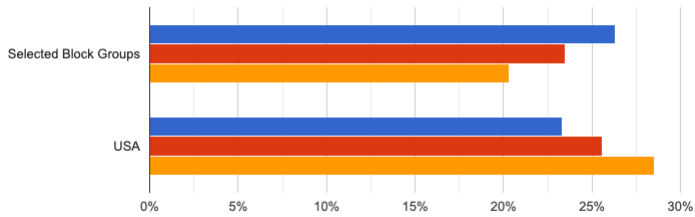

The total population is 14,792.

Annual Growth Rate

■ 2014-2019

Households With Children

■ Children Present ■ Single Parents

Adult Age Groups

■ 18 to 34 ■ 35 to 54 ■ 55 and up

Housing Types

Educational Attainment of Adults

Average Household Income

Major Races

©Church of the Nazarene 2021

Source: U.S. Census Bureau - ACS 2019 5-year estimates