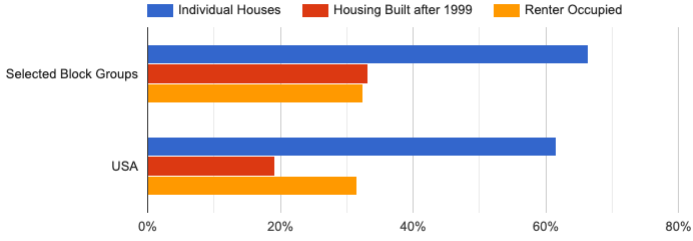

The total population is 14,792.

Annual Growth Rate

■ 2014-2019

Households With Children

■ Children Present ■ Single Parents

Adult Age Groups

■ 18 to 34 ■ 35 to 54 ■ 55 and up

Housing Types

Educational Attainment of Adults

Average Household Income

Major Races

©Church of the Nazarene 2021

Source: U.S. Census Bureau - ACS 2019 5-year estimates