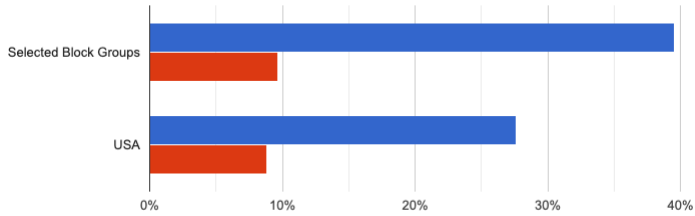

The total population is 14,792.

Annual Growth Rate

■ 2014-2019

Households With Children

■ Children Present ■ Single Parents

Adult Age Groups

■ 18 to 34 ■ 35 to 54 ■ 55 and up

Housing Types

Educational Attainment of Adults

Average Household Income

Major Races

©Church of the Nazarene 2021

Source: U.S. Census Bureau - ACS 2019 5-year estimates