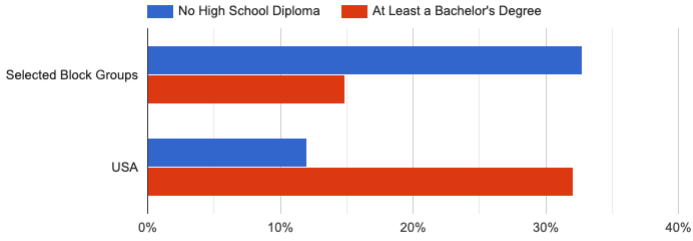

The total population is 14,792.

Annual Growth Rate

■ 2014-2019

Households With Children

■ Children Present ■ Single Parents

Adult Age Groups

■ 18 to 34 ■ 35 to 54 ■ 55 and up

Housing Types

Educational Attainment of Adults

Average Household Income

Major Races

©Church of the Nazarene 2021

Source: U.S. Census Bureau - ACS 2019 5-year estimates