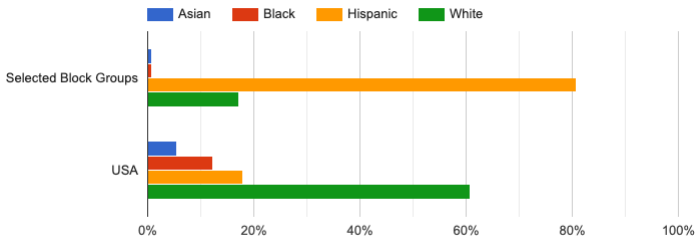

The total population is 14,792.

Annual Growth Rate

■ 2014-2019

Households With Children

■ Children Present ■ Single Parents

Adult Age Groups

■ 18 to 34 ■ 35 to 54 ■ 55 and up

Housing Types

Educational Attainment of Adults

Average Household Income

Major Races

©Church of the Nazarene 2021

Source: U.S. Census Bureau - ACS 2019 5-year estimates