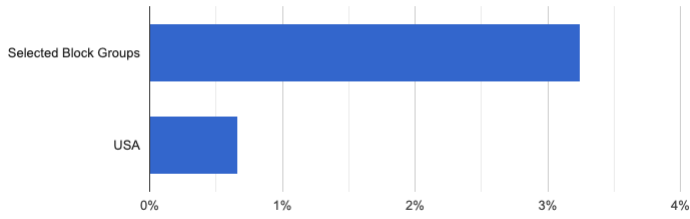

Community Demographics - Church of the Nazarene

Summary Overview Report

Above average growth expected

- Many young adults, Many families
- Few young adults, Many families
- Many young adults, Few families
- Few young adults, Few families

Below average growth expected

- Many young adults, Many families
- Few young adults, Many families
- Many young adults, Few families
- Few young adults, Few families

Block Groups selected: 9

Radius: 3 mile(s)

The total population is 14,792.

Annual Growth Rate

■ 2014-2019

Households With Children

■ Children Present ■ Single Parents

Adult Age Groups

■ 18 to 34 ■ 35 to 54 ■ 55 and up

Housing Types