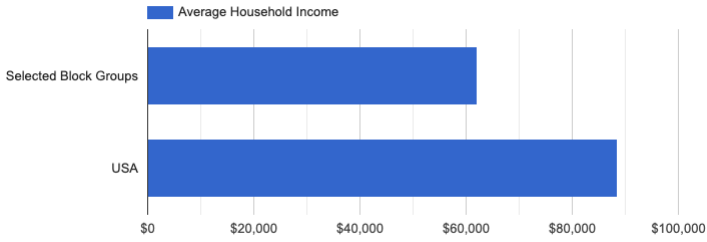

The total population is 14,792.

Annual Growth Rate

■ 2014-2019

Households With Children

■ Children Present ■ Single Parents

Adult Age Groups

■ 18 to 34 ■ 35 to 54 ■ 55 and up

Housing Types

Educational Attainment of Adults

Average Household Income

Major Races

©Church of the Nazarene 2021

Source: U.S. Census Bureau - ACS 2019 5-year estimates