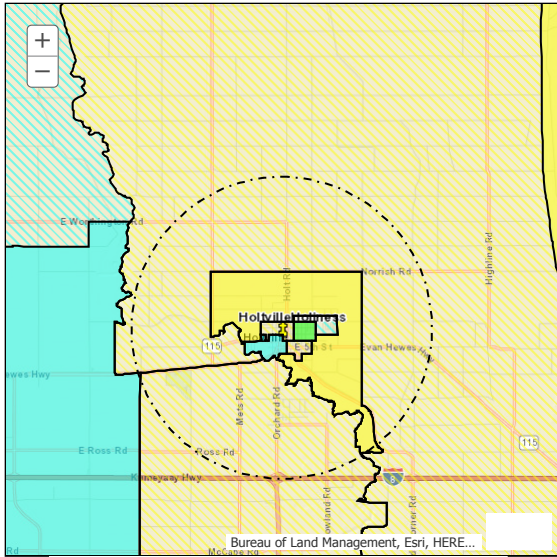

Community Demographics - Church of the Nazarene

Summary Overview Report

Above average growth expected

- Many young adults, Many families
- Few young adults, Many families
- Many young adults, Few families
- Few young adults, Few families

Below average growth expected

- Many young adults, Many families
- Few young adults, Many families
- Many young adults, Few families
- Few young adults, Few families

Block Groups selected: 9

Radius: 3 mile(s)