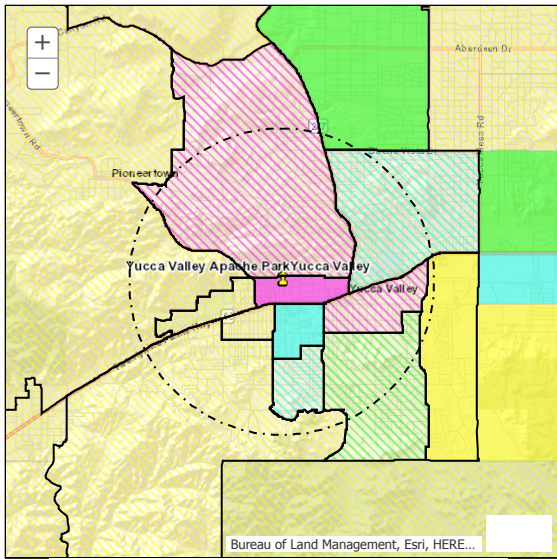

Community Demographics - Church of the Nazarene

Summary Overview Report

Above average growth expected

- Many young adults, Many families
- Few young adults, Many families
- Many young adults, Few families
- Few young adults, Few families

Below average growth expected

- ▨ Many young adults, Many families
- ▨ Few young adults, Many families
- ▨ Many young adults, Few families
- ▨ Few young adults, Few families

Block Groups selected: 13

Radius: 3 mile(s)