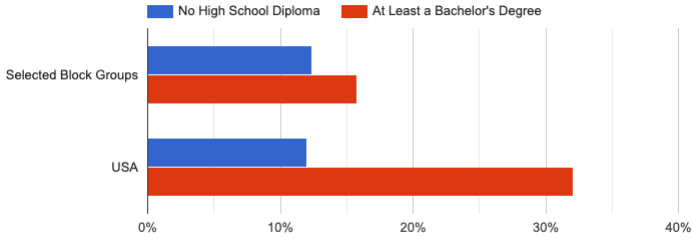

Below average growth expected

- ▨ Many young adults, Many families
- ▨ Few young adults, Many families
- ▨ Many young adults, Few families
- ▨ Few young adults, Few families

Block Groups selected: 13

Radius: 3 mile(s)

The total population is 24,535.

Annual Growth Rate

■ 2014-2019

Households With Children

■ Children Present ■ Single Parents

Adult Age Groups

■ 18 to 34 ■ 35 to 54 ■ 55 and up

Housing Types

Educational Attainment of Adults

Average Household Income

Major Races

©Church of the Nazarene 2021

Source: U.S. Census Bureau - ACS 2019 5-year estimates