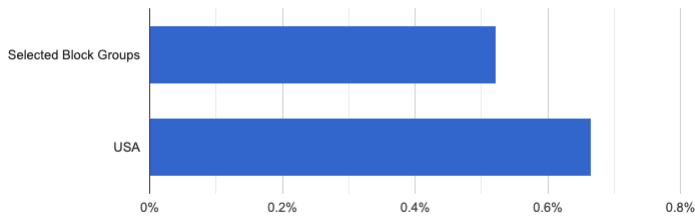

Community Demographics - Church of the Nazarene

Summary Overview Report

Above average growth expected

- Many young adults, Many families
- Few young adults, Many families
- Many young adults, Few families
- Few young adults, Few families

Below average growth expected

- ▨ Many young adults, Many families
- ▨ Few young adults, Many families
- ▨ Many young adults, Few families
- ▨ Few young adults, Few families

Block Groups selected: 13

Radius: 3 mile(s)

The total population is 24,535.

Annual Growth Rate

■ 2014-2019

Households With Children

■ Children Present ■ Single Parents

Adult Age Groups

■ 18 to 34 ■ 35 to 54 ■ 55 and up

Housing Types