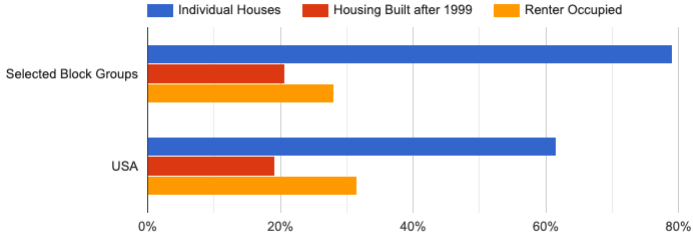

The total population is 24,535.

Annual Growth Rate

■ 2014-2019

Households With Children

■ Children Present ■ Single Parents

Adult Age Groups

■ 18 to 34 ■ 35 to 54 ■ 55 and up

Housing Types

Educational Attainment of Adults

Average Household Income

Major Races

©Church of the Nazarene 2021

Source: U.S. Census Bureau - ACS 2019 5-year estimates