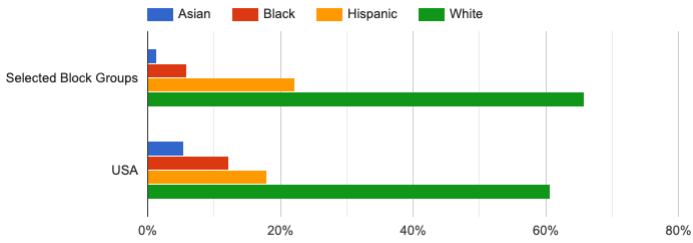

The total population is 24,535.

Annual Growth Rate

■ 2014-2019

Households With Children

■ Children Present ■ Single Parents

Adult Age Groups

■ 18 to 34 ■ 35 to 54 ■ 55 and up

Housing Types

Educational Attainment of Adults

Average Household Income

Major Races

©Church of the Nazarene 2021

Source: U.S. Census Bureau - ACS 2019 5-year estimates