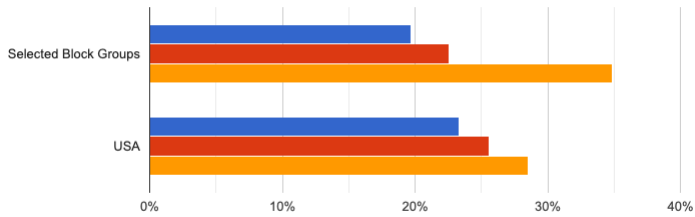

The total population is 24,535.

Annual Growth Rate

■ 2014-2019

Households With Children

■ Children Present ■ Single Parents

Adult Age Groups

■ 18 to 34 ■ 35 to 54 ■ 55 and up

Housing Types

Educational Attainment of Adults

Average Household Income

Major Races

©Church of the Nazarene 2021

Source: U.S. Census Bureau - ACS 2019 5-year estimates