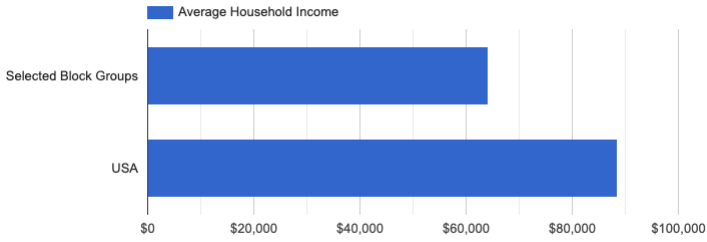

The total population is 24,535.

Annual Growth Rate

■ 2014-2019

Households With Children

■ Children Present ■ Single Parents

Adult Age Groups

■ 18 to 34 ■ 35 to 54 ■ 55 and up

Housing Types

Educational Attainment of Adults

Average Household Income

Major Races

©Church of the Nazarene 2021

Source: U.S. Census Bureau - ACS 2019 5-year estimates