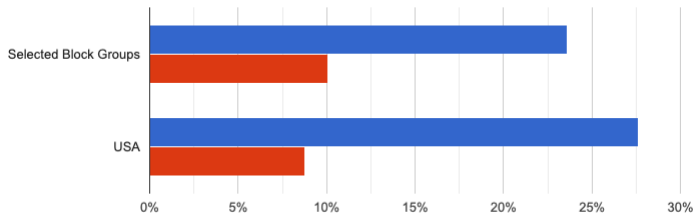

The total population is 24,535.

Annual Growth Rate

■ 2014-2019

Households With Children

■ Children Present ■ Single Parents

Adult Age Groups

■ 18 to 34 ■ 35 to 54 ■ 55 and up

Housing Types

Educational Attainment of Adults

Average Household Income

Major Races

©Church of the Nazarene 2021

Source: U.S. Census Bureau - ACS 2019 5-year estimates