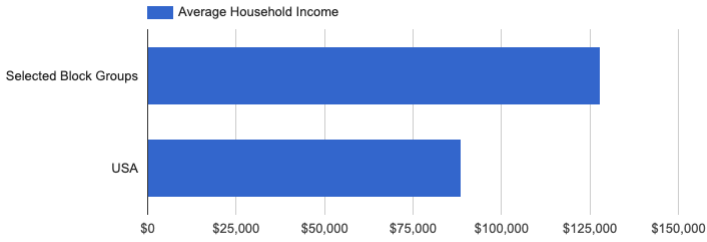

Average Household Income