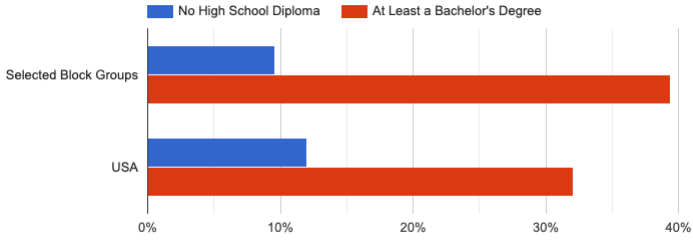

Community Demographics - Church of the Nazarene

Summary Overview Report

Block Groups selected: 38

Radius: 3 mile(s)

The total population is 154,327.

Annual Growth Rate

Households With Children

Adult Age Groups

Housing Types

Educational Attainment of Adults

Average Household Income

Major Races

©Church of the Nazarene 2021

Source: U.S. Census Bureau - ACS 2019 5-year estimates