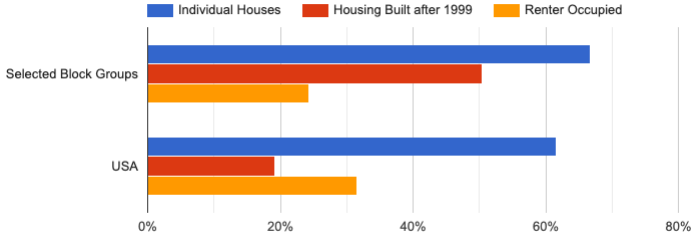

Housing Types