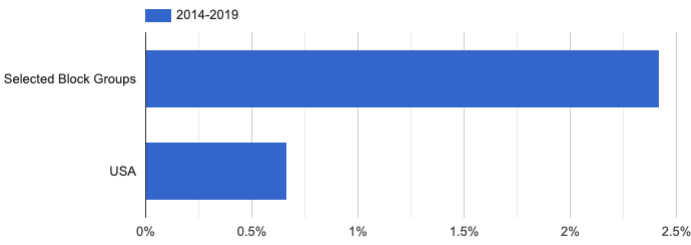

Community Demographics - Church of the Nazarene

Summary Overview Report

Block Groups selected: 38

Radius: 3 mile(s)

The total population is 154,327.

Annual Growth Rate

Households With Children

Adult Age Groups