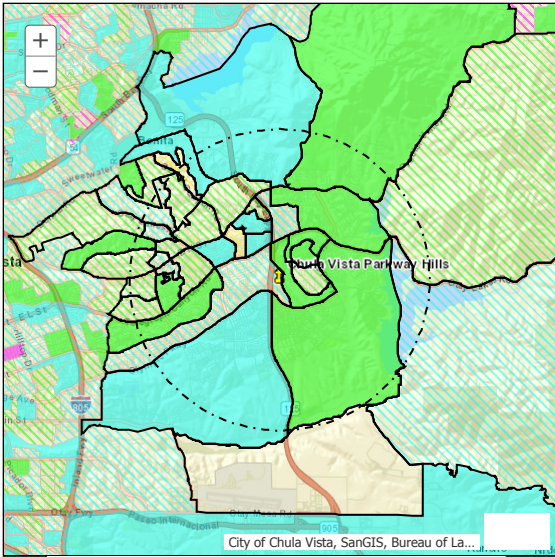

Community Demographics - Church of the Nazarene

Summary Overview Report

Block Groups selected: 38

Radius: 3 mile(s)

The total population is 154,327.

Annual Growth Rate

Households With Children

Adult Age Groups