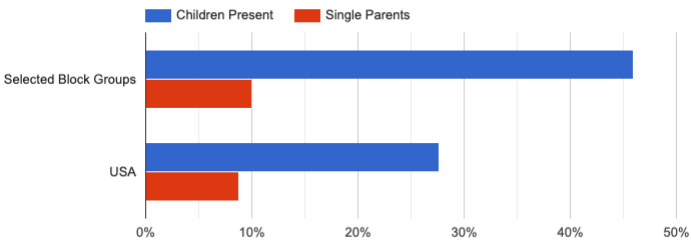

Community Demographics - Church of the Nazarene

Summary Overview Report

Block Groups selected: 38

Radius: 3 mile(s)

The total population is 154,327.

Annual Growth Rate

Households With Children

Adult Age Groups