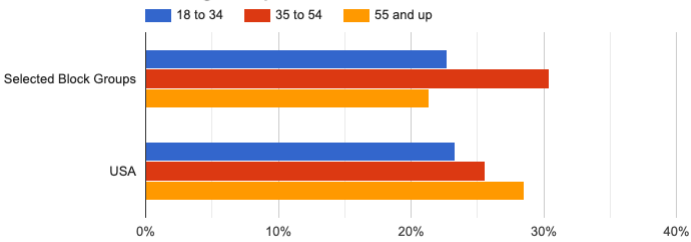

Community Demographics - Church of the Nazarene

Summary Overview Report

Block Groups selected: 38

Radius: 3 mile(s)

The total population is 154,327.

Annual Growth Rate

Households With Children

Adult Age Groups