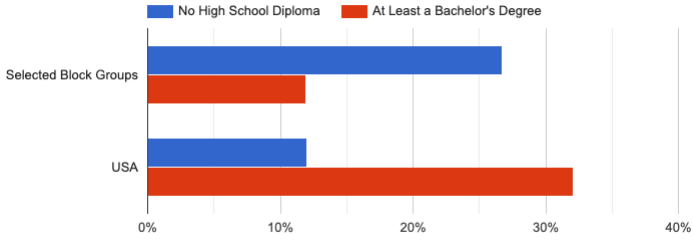

Below average growth expected

- Many young adults, Many families
- Few young adults, Many families
- Many young adults, Few families
- Few young adults, Few families

Block Groups selected: 18

Radius: 3 mile(s)

The total population is 28,006.

Annual Growth Rate

Households With Children

Adult Age Groups

Housing Types

Educational Attainment of Adults

Average Household Income

Major Races