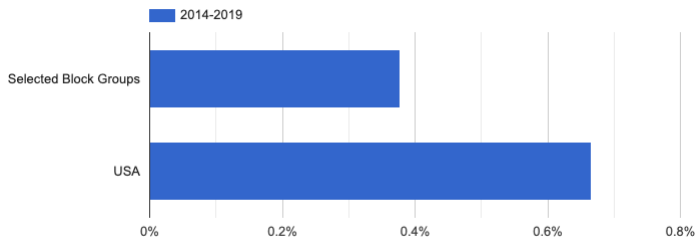

Community Demographics - Church of the Nazarene

Summary Overview Report

Above average growth expected

- Many young adults, Many families
- Few young adults, Many families
- Many young adults, Few families
- Few young adults, Few families

Below average growth expected

- Many young adults, Many families
- Few young adults, Many families
- Many young adults, Few families
- Few young adults, Few families

Block Groups selected: 18

Radius: 3 mile(s)

The total population is 28,006.

Annual Growth Rate

Households With Children

Adult Age Groups

Housing Types

Educational Attainment of Adults

Average Household Income

Major Races