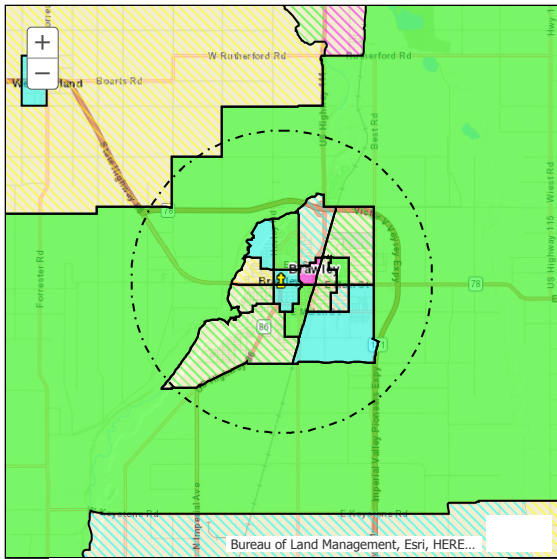

Community Demographics - Church of the Nazarene

Summary Overview Report

Above average growth expected

- Many young adults, Many families
- Few young adults, Many families
- Many young adults, Few families
- Few young adults, Few families

Below average growth expected

- Many young adults, Many families
- Few young adults, Many families
- Many young adults, Few families
- Few young adults, Few families

Block Groups selected: 18

Radius: 3 mile(s)

The total population is 28,006.

Annual Growth Rate

Households With Children

Adult Age Groups

Housing Types

Educational Attainment of Adults

Average Household Income

Major Races