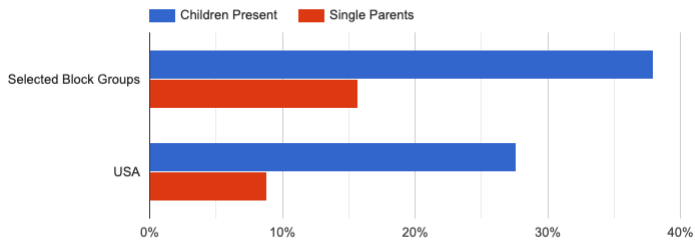

Community Demographics - Church of the Nazarene

Summary Overview Report

Above average growth expected

- Many young adults, Many families
- Few young adults, Many families
- Many young adults, Few families
- Few young adults, Few families

Below average growth expected

- Many young adults, Many families
- Few young adults, Many families
- Many young adults, Few families
- Few young adults, Few families

Block Groups selected: 18

Radius: 3 mile(s)

The total population is 28,006.

Annual Growth Rate

Households With Children

Adult Age Groups

Housing Types

Educational Attainment of Adults

Average Household Income

Major Races